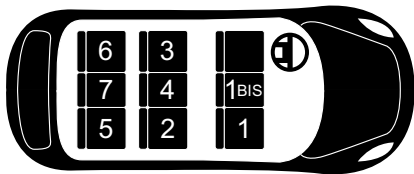

MODEL	YEAR FROM - TO INCLUDE	ISOFIX POSITIONS
ALFA ROMEO		
156	1997-2005	2 + 3
159	2005-2011	2 + 3
159 Sportwagon	2005-2011	2 + 3
Brera	2005-2010	2 + 3
Mito	2008-Cur.	2 + 3
Giulietta	2010-Cur.	2 + 3
Stelvio	2017-	2 + 3
Giulia	2016-Cur.	2 + 3
AUDI		
A1	2010-Cur.	2 + 3
A3	2003-2012	2 + 3
A3	2012-Cur.	2 + 3
A4	2004-2008	2 + 3
A4	2008-2015	1 + 2 + 3
A4	2015-Cur.	1** + 2 + 3
A5	2007-2015	2 + 3
A5	2016-Cur.	2 + 3
A6	2006-2011	1** + 2 + 3
A6	2012-Cur.	2 + 3
A7	2010-Cur.	2 + 3